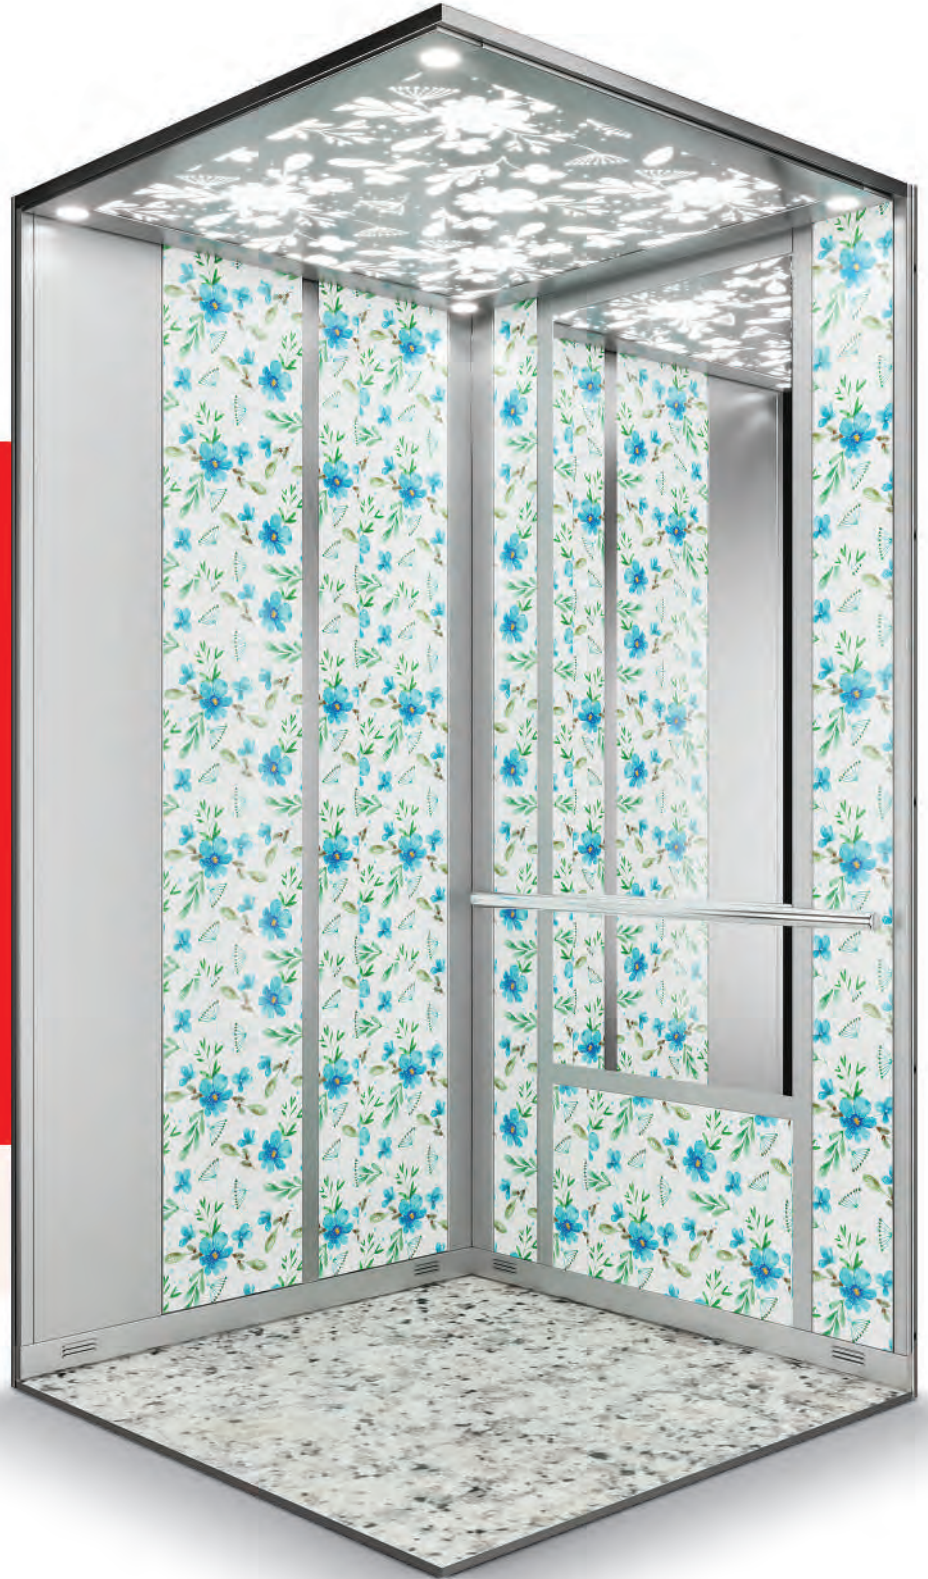

AK1021

CEILING
Laser Drawing

WALL COVERING
Glass

FLOOR
PVC

Made in
Türkiye

PROPERTIES

- Wall covering different colors and designs.
- Different flooring options
(Natural granite, Glass, PVC)
- High lighting ceiling with fan (Optionally Glass)
- Floor - Ceiling - Suspension are static paint
- Special desing and wedges that prevent vibration,
with slipping brake.
- Full lenght mirror. - Special case packing.