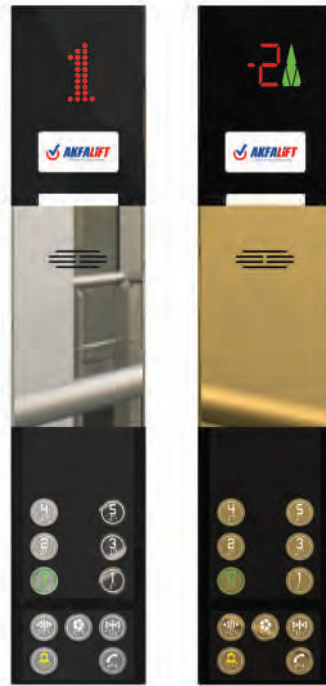

AK1025

CEILING
Laser Drawing

WALL COVERING
RAL Paint

FLOOR
Aluminum
Checked Sheet

Made in
Türkiye

PROPERTIES

- Wall covering different colors and designs.
- Different flooring options
(Natural granite, Glass, PVC)
- High lighting ceiling with fan (Optionally Glass)
- Floor - Ceiling - Suspension are static paint
- Special desing and wedges that prevent vibration,
with slipping brake.
- Full lenght mirror. - Special case packing.

Alize
Super Mirror

Truva
Super Mirror

Truva

Truva
Super Mirror
1

Truva
Super Mirror
2

Color Indicator

Glass Door Top

Truva
One Button
Without
Display