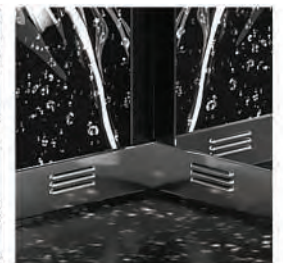

AK1003

CEILING
Laser Drawing

WALL COVERING
Glass

FLOOR
Natural Granite

Made in
Türkiye

PROPERTIES

- Wall covering different colors and designs.
- Different flooring options
(Natural granite, Glass, PVC)
- High lighting ceiling with fan (Optionally Glass)
- Floor - Ceiling - Suspension are static paint
- Special desing and wedges that prevent vibration,
with slipping brake.
- Full lenght mirror. - Special case packing.