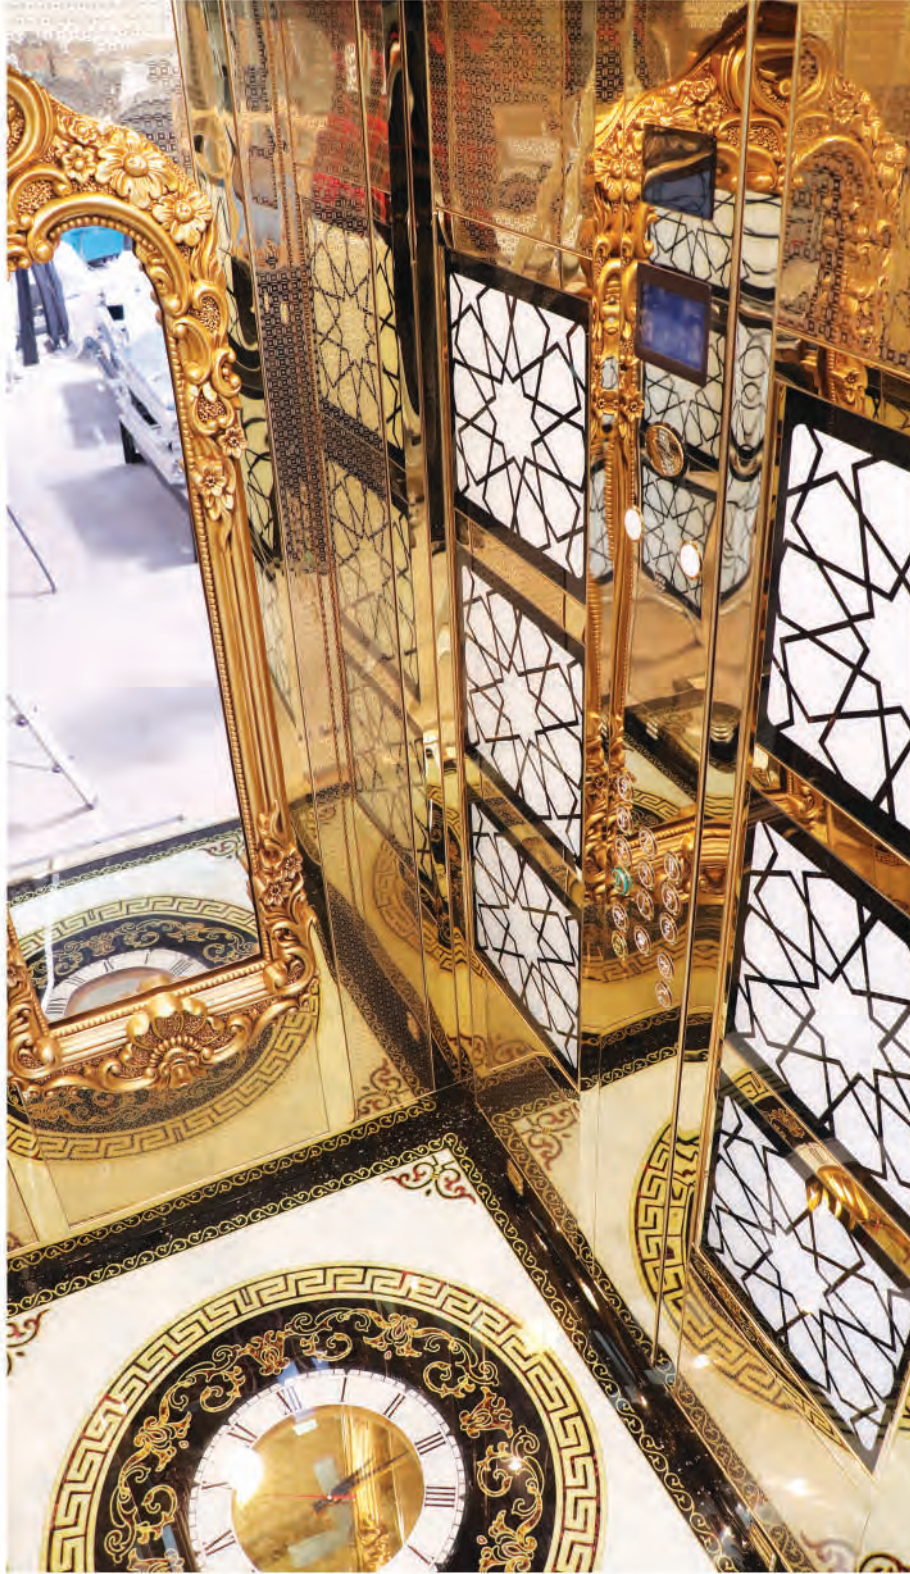

AK1014

CEILING
Laser Drawing

WALL COVERING
Allegro Gold

FLOOR
Glass

Made in
Türkiye