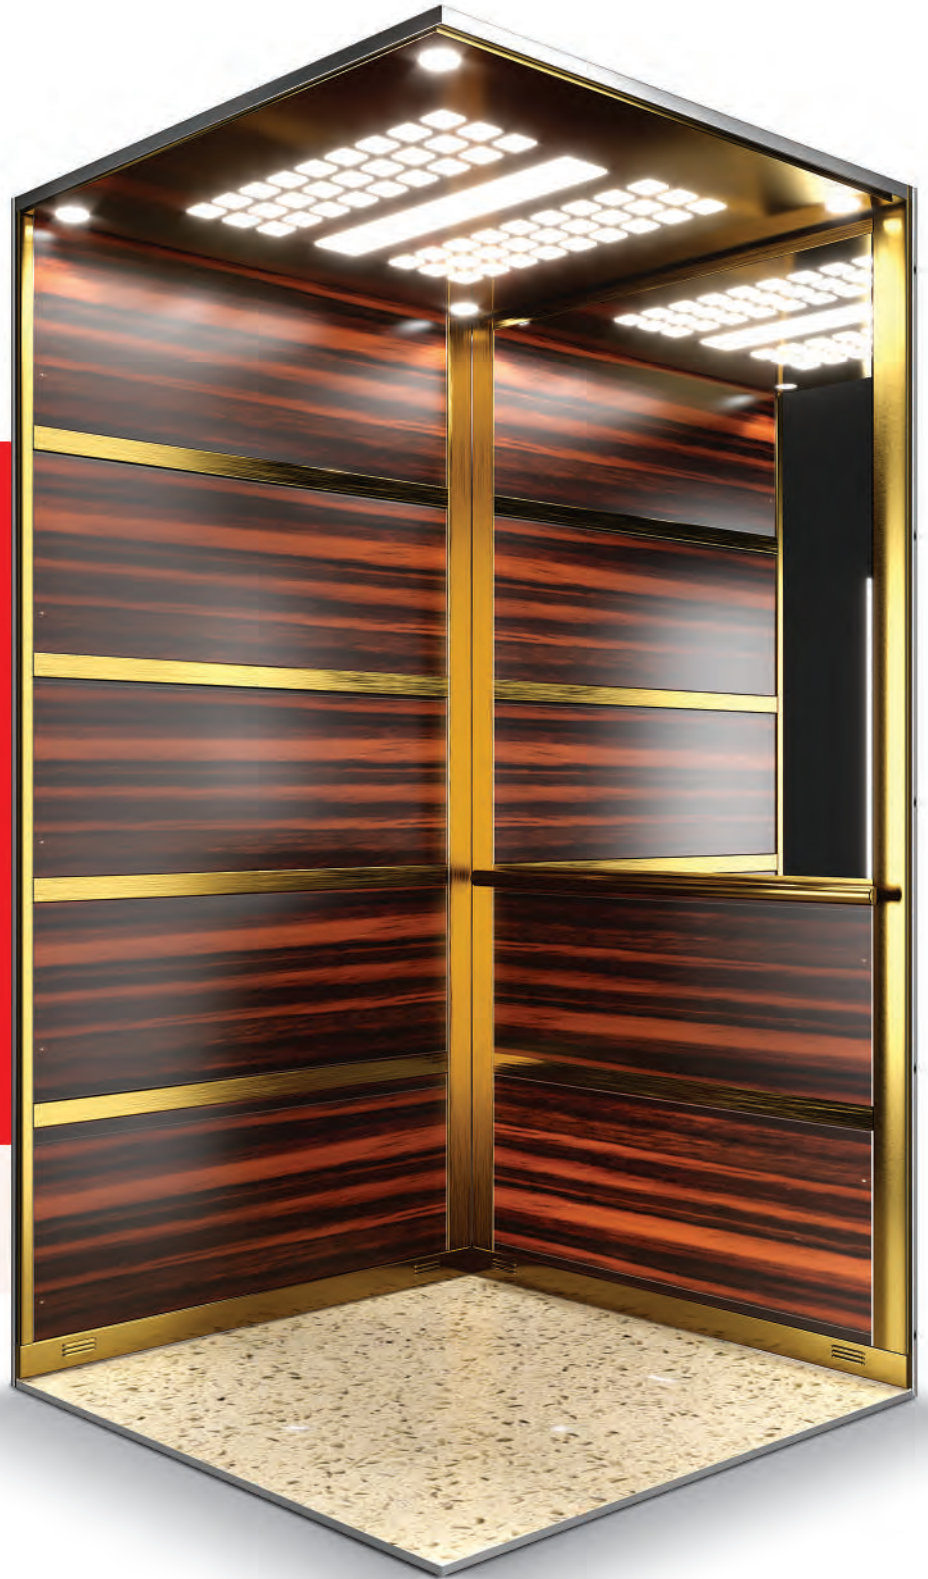

AK1015

CEILING
Laser Drawing

WALL COVERING
Laminate

FLOOR
PVC

Made in
Türkiye

PROPERTIES

- Wall covering different colors and designs.
- Different flooring options
(Natural granite, Glass, PVC)
- High lighting ceiling with fan (Optionally Glass)
- Floor - Ceiling - Suspension are static paint
- Special desing and wedges that prevent vibration,
with slipping brake.
- Full lenght mirror. - Special case packing.