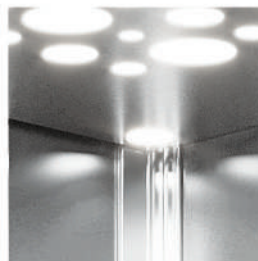

ANOK

AK1009

CEILING
Laser Drawing

WALL COVERING
Stainless Steel

FLOOR
PVC

Made in
Türkiye

PROPERTIES

- Wall covering different colors and designs.
- Different flooring options
(Natural granite, Glass, PVC)
- High lighting ceiling with fan (Optionally Glass)
- Floor - Ceiling - Suspension are static paint
- Special desing and wedges that prevent vibration,
with slipping brake.
- Full lenght mirror. - Special case packing.