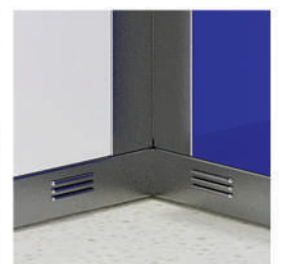

ANOK

AK1023

CEILING
Laser Drawing

WALL COVERING
Glass

FLOOR
PVC

Made in
Türkiye

PROPERTIES

- Wall covering different colors and designs. (Optionally, also applied on sheet metal)
- Different flooring options (Natural granite, Glass, PVC)
- High lighting ceiling with fan (Optionally Glass)
- Floor - Ceiling - Suspension are static paint
- Special desing and wedges that prevent vibration, with slipping brake.
- Full lenght mirror. - Special case packing.