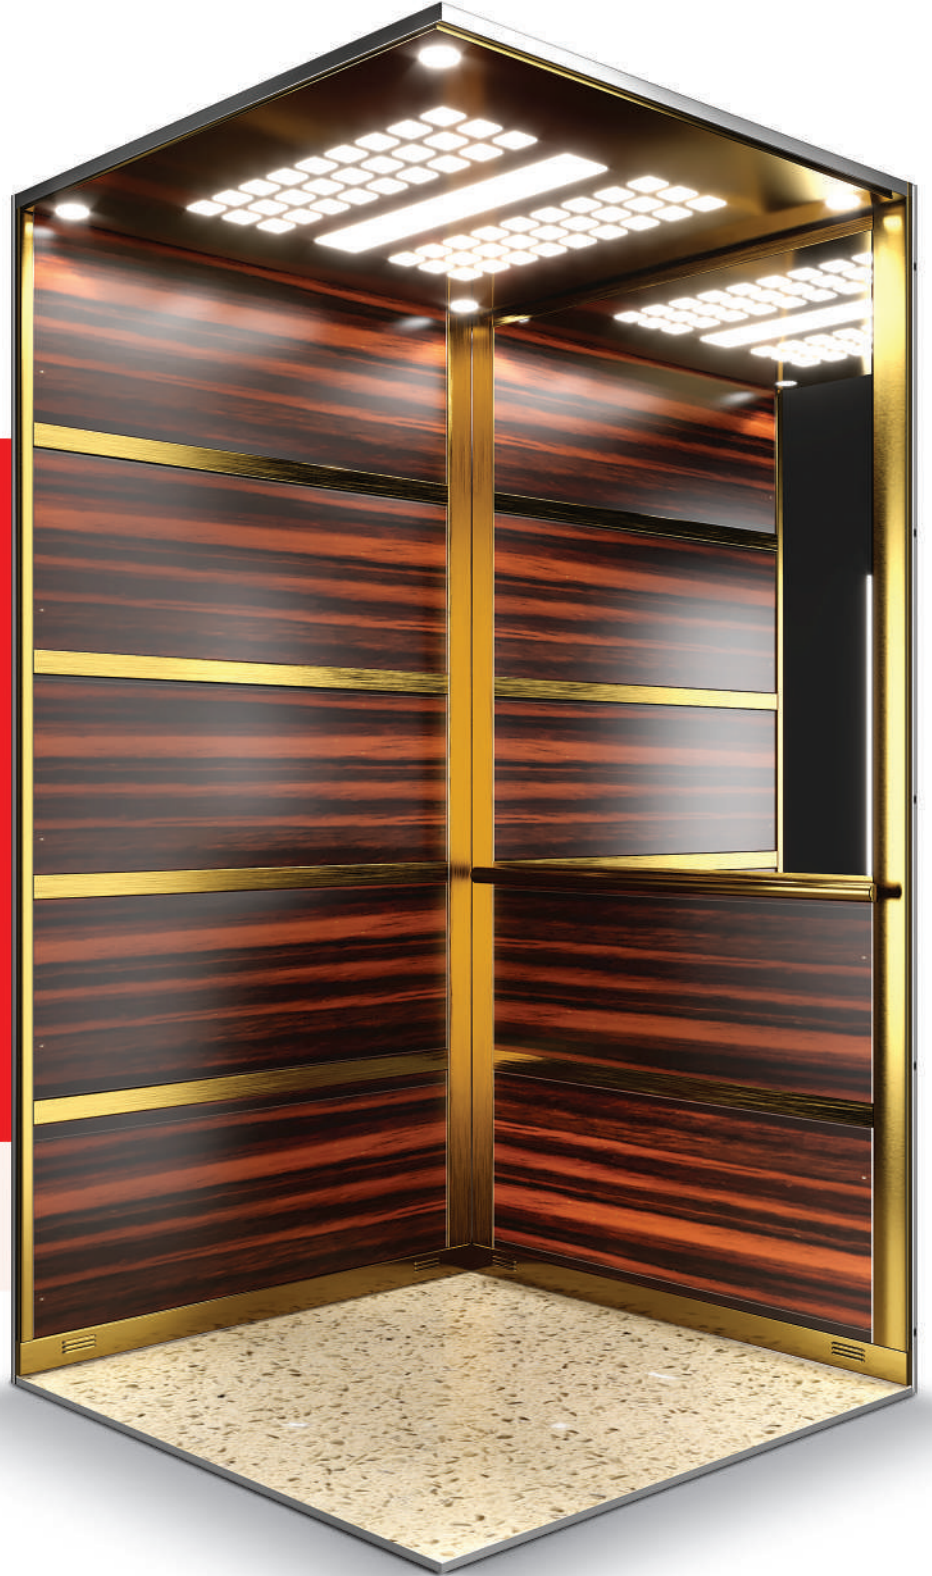

AKNOX

AK1015

CEILING
Laser Drawing

WALL COVERING
Laminate

FLOOR
PVC

Made in
Türkiye

PROPERTIES

- Wall covering different colors and designs.
- Different flooring options
(Natural granite, Glass, PVC)
- High lighting ceiling with fan (Optionally Glass)
- Floor - Ceiling - Suspension are static paint
- Special desing and wedges that prevent vibration,
with slipping brake.
- Full lenght mirror. - Special case packing.