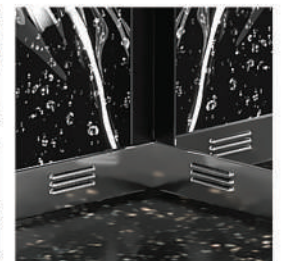

ANOK

AK1003

CEILING
Laser Drawing

WALL COVERING
Glass

FLOOR
Natural Granite

Made in
Türkiye

PROPERTIES

- Wall covering different colors and designs.
- Different flooring options
(Natural granite, Glass, PVC)
- High lighting ceiling with fan (Optionally Glass)
- Floor - Ceiling - Suspension are static paint
- Special desing and wedges that prevent vibration,
with slipping brake.
- Full lenght mirror. - Special case packing.