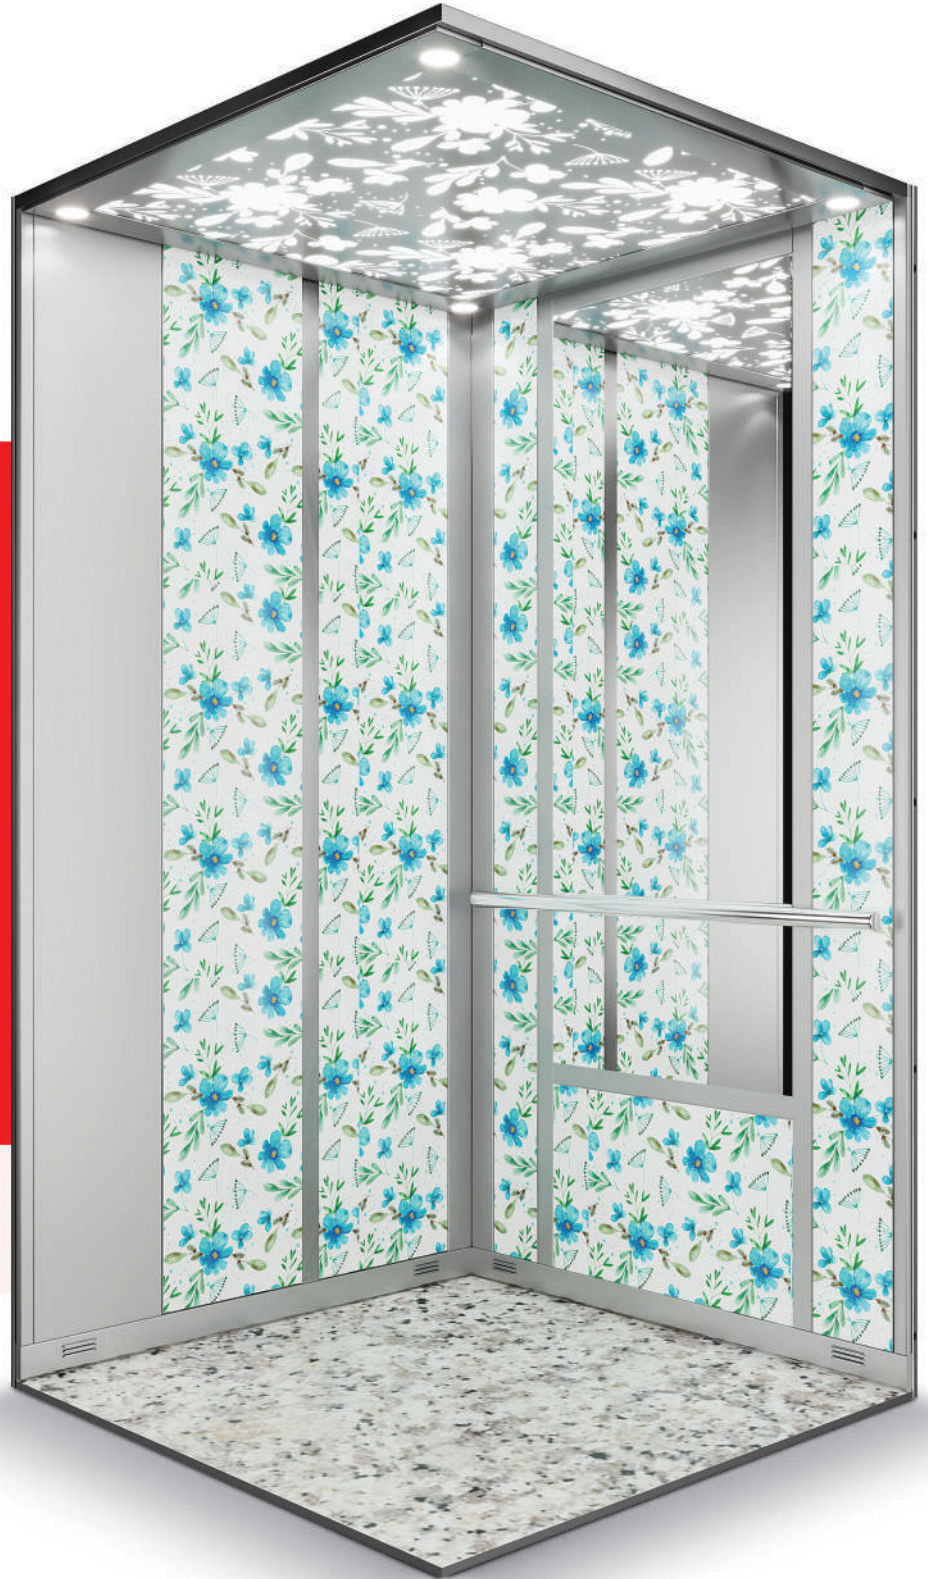

AKNOK

AK1021

CEILING
Laser Drawing

WALL COVERING
Glass

FLOOR
PVC

Made in
Türkiye

PROPERTIES

- Wall covering different colors and designs.
- Different flooring options
(Natural granite, Glass, PVC)
- High lighting ceiling with fan (Optionally Glass)
- Floor - Ceiling - Suspension are static paint
- Special desing and wedges that prevent vibration,
with slipping brake.
- Full lenght mirror. - Special case packing.