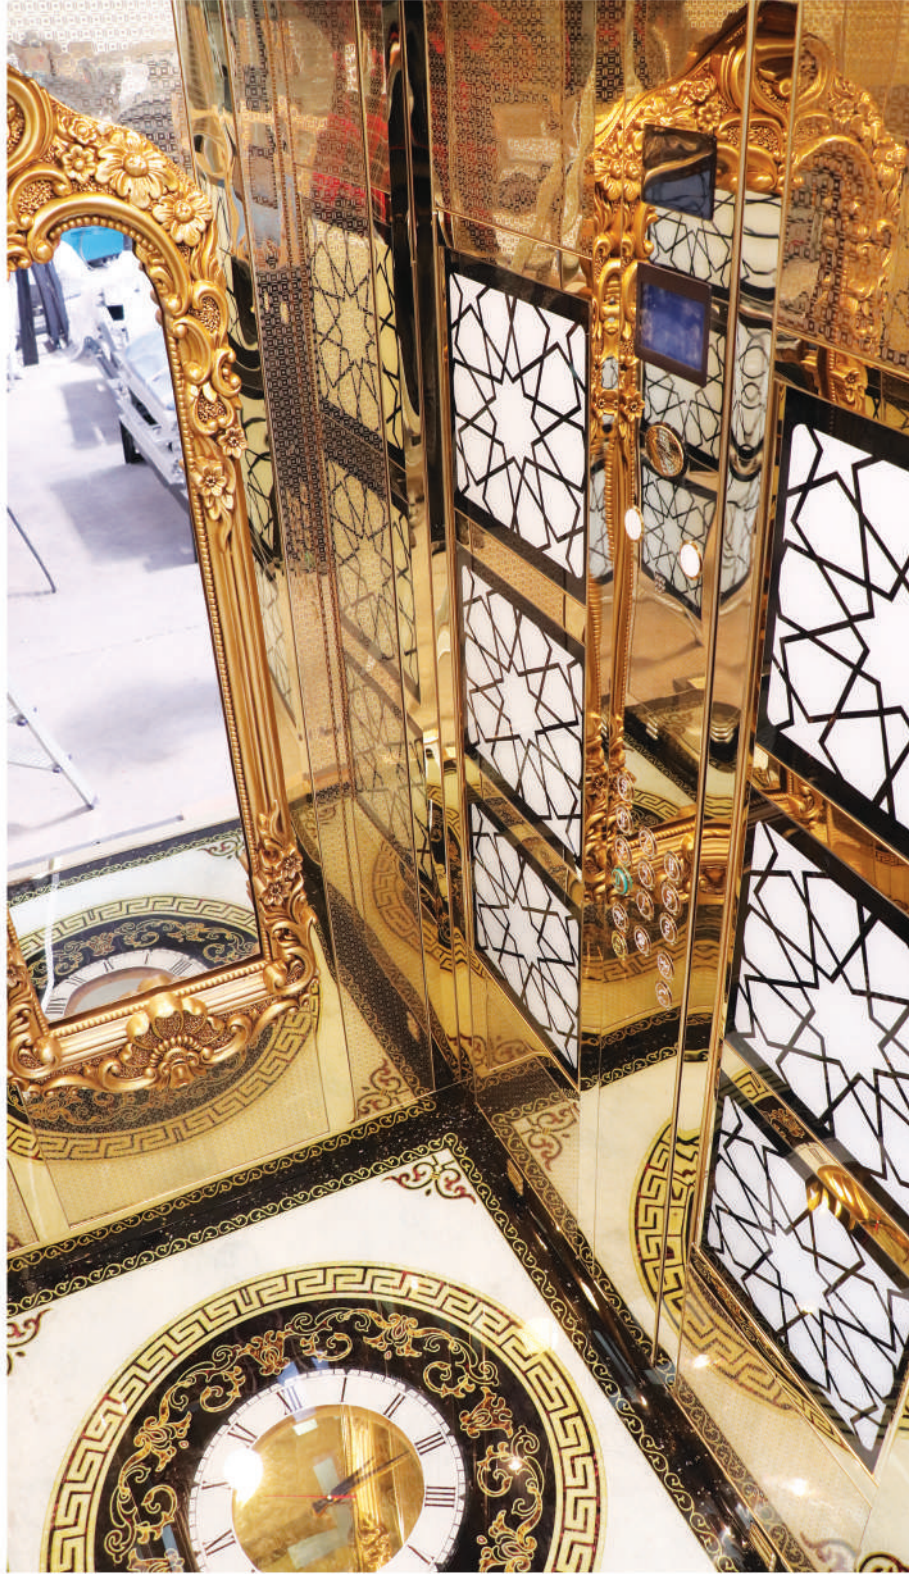

We produce world-class to
ensure our friendly
service policy.

www.akfalift.com

AKFA

AK1014

CEILING
Laser Drawing

WALL COVERING
Allegro Gold

FLOOR
Glass

Made in
Türkiye